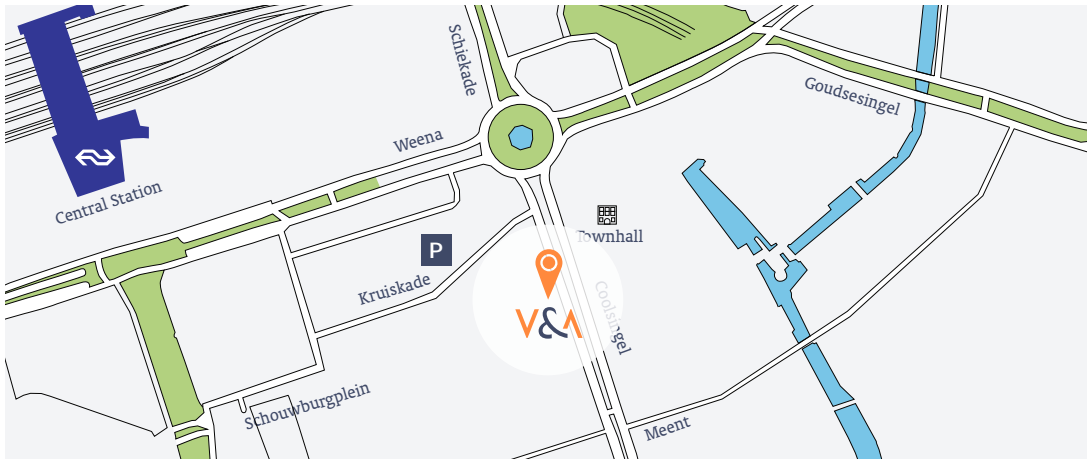

## Travel Directions

#### From the direction Amsterdam-The Hague (A4/A13)

- Follow the A13 in the direction of Rotterdam.
- Then follow the A20 in the direction of Dordrecht.
- Take the exit Centrum (exit 14).

#### From the direction of Utrecht (A20)

- Follow the A20 in the direction of Rotterdam.
- Take the exit Centrum (exit 14).

#### From the direction of Breda-Dordrecht (A16)

- Follow the A16 in the direction of Rotterdam.
- Then follow the A20 in the direction of The Hague.
- Take the exit Centrum (exit 14).